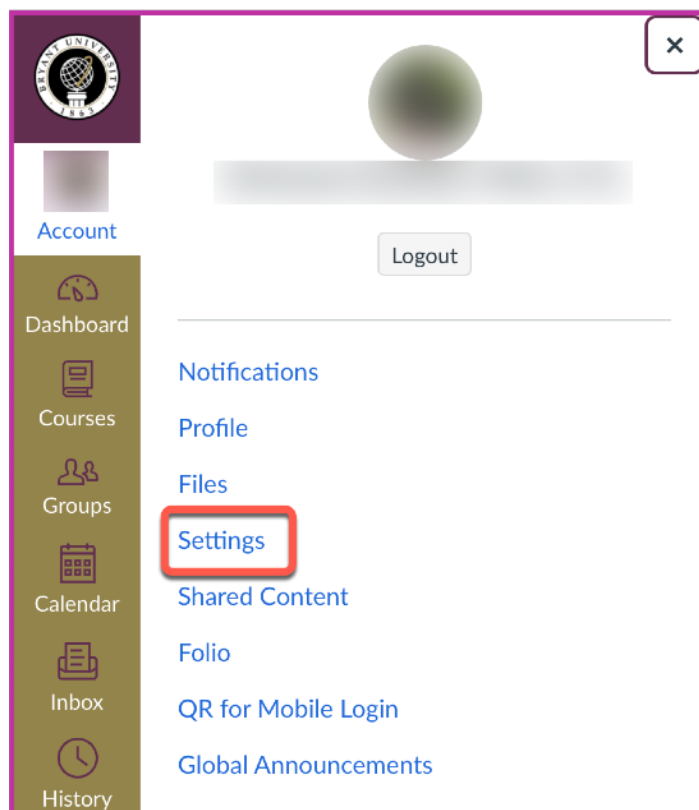

Access Course Evaluation System

This document will show you how to access the course evaluation system when there are no active evaluation happening.

- Log into Canvas (<https://canvas.bryant.edu>)
- Click on Account from the Global Navigation menu

- Click Settings

- Click “Course Evaluation System”